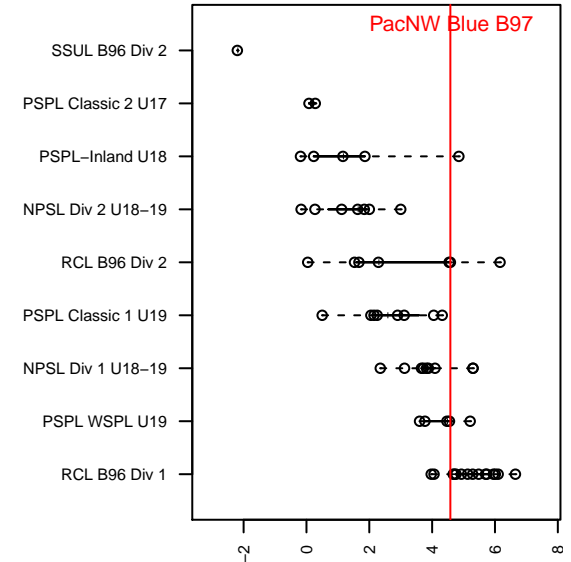

PacNW Blue B97

Pacific Northwest SC
 Tukwila, WA
 B97 total strength=1707
 attack=29.24 defense=18.41
 fall league = RCL B96 Div 2

alt names used:
 PacNW B97 Blue
 PacNW B97 Blue B

Venues played:
 2015 Rainier Challenge Copa U18
 2015 Nike Crossfire Challenge Gold Group U19
 2015 Davis Legacy College Showcase League
 2015 WA Rush Cup B19 Silver U19
 2015 RCL B96 Div 2
 2015 PacNW Winter Classic Premier U19
 2015 WYS Presidents Cup B97 18/19

**attack and defense variance (black dot)
relative to other teams
and top 10 in region**

**attack and defense rating
relative to others at age
and all opponents in last 13 months**

Performance relative to 13 month average