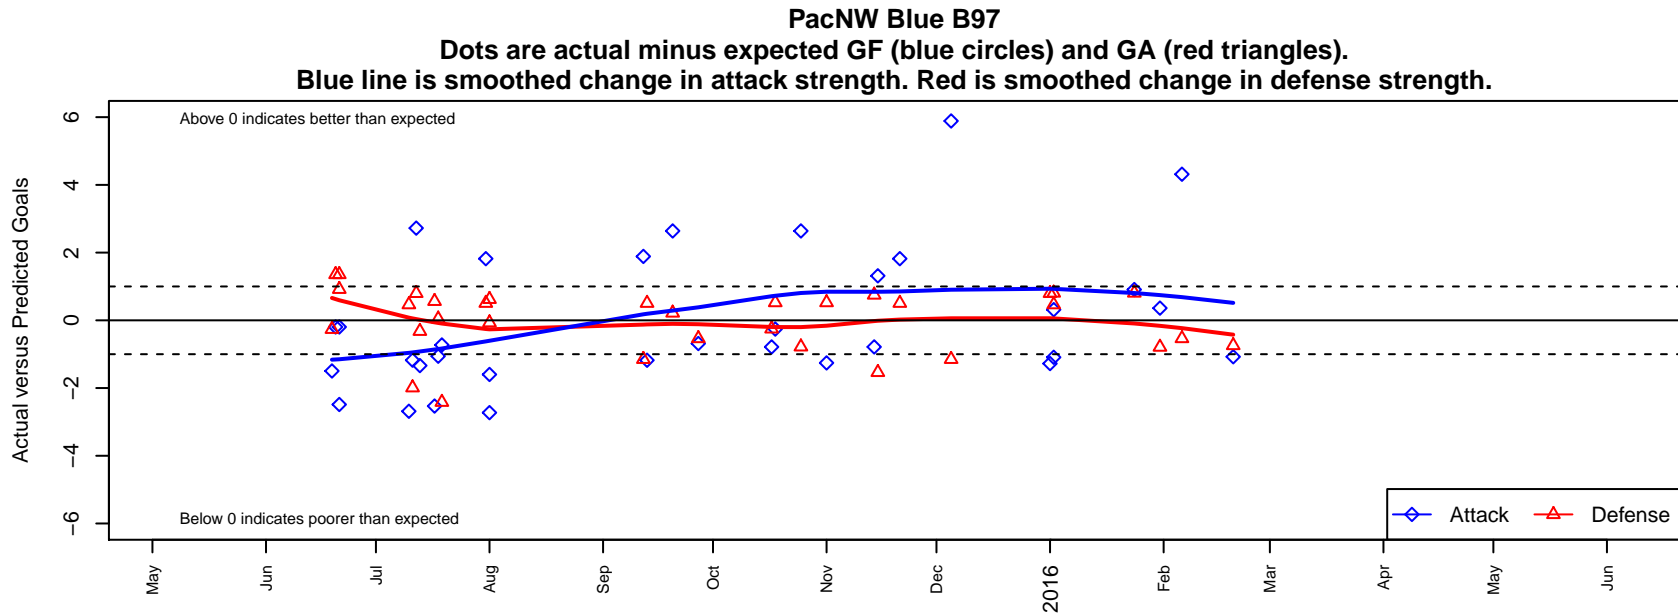

PacNW Blue B97

Pacific Northwest SC
 Tukwila, WA
 B97 total strength=1707
 attack=29.24 defense=18.41
 fall league = RCL B96 Div 2

alt names used:
 PacNW B97 Blue
 PacNW B97 Blue B

Venues played:
 2015 Rainier Challenge Copa U18
 2015 Nike Crossfire Challenge Gold Group U19
 2015 Davis Legacy College Showcase League
 2015 WA Rush Cup B19 Silver U19
 2015 RCL B96 Div 2
 2015 PacNW Winter Classic Premier U19
 2015 WYS Presidents Cup B97 18/19

**attack and defense variance (black dot)
relative to other teams
and top 10 in region**

**attack and defense rating
relative to others at age
and all opponents in last 13 months**

Performance relative to 13 month average