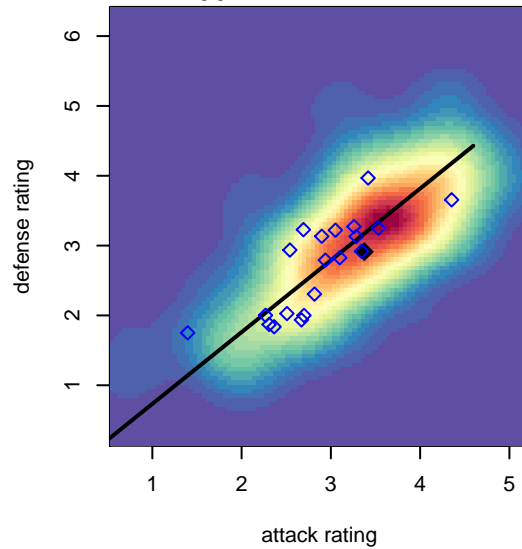

PacNW Blue B97

Pacific Northwest SC
 Tukwila, WA
 B97 total strength=1707
 attack=29.24 defense=18.41
 fall league = RCL B96 Div 2

alt names used:
 PacNW B97 Blue
 PacNW B97 Blue B

Venues played:
 2015 Rainier Challenge Copa U18
 2015 Nike Crossfire Challenge Gold Group U19
 2015 Davis Legacy College Showcase League
 2015 WA Rush Cup B19 Silver U19
 2015 RCL B96 Div 2
 2015 PacNW Winter Classic Premier U19
 2015 WYS Presidents Cup B97 18/19

**attack and defense variance (black dot)
relative to other teams
and top 10 in region**

**attack and defense rating
relative to others at age
and all opponents in last 13 months**

Performance relative to 13 month average