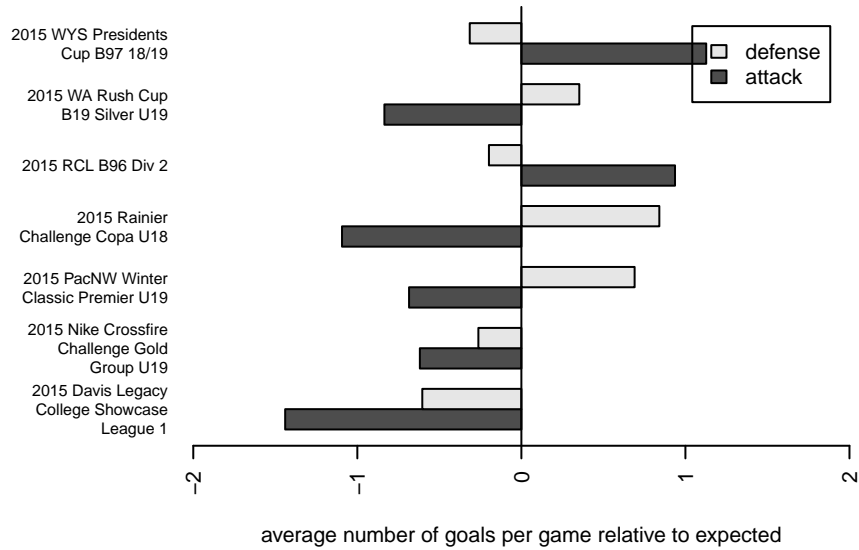

PacNW Blue B97

Pacific Northwest SC
 Tukwila, WA
 B97 total strength=1707
 attack=29.24 defense=18.41
 fall league = RCL B96 Div 2

alt names used:
 PacNW B97 Blue
 PacNW B97 Blue B

Venues played:
 2015 Rainier Challenge Copa U18
 2015 Nike Crossfire Challenge Gold Group U19
 2015 Davis Legacy College Showcase League
 2015 WA Rush Cup B19 Silver U19
 2015 RCL B96 Div 2
 2015 PacNW Winter Classic Premier U19
 2015 WYS Presidents Cup B97 18/19

**attack and defense variance (black dot)
relative to other teams
and top 10 in region**

**attack and defense rating
relative to others at age
and all opponents in last 13 months**

Performance relative to 13 month average