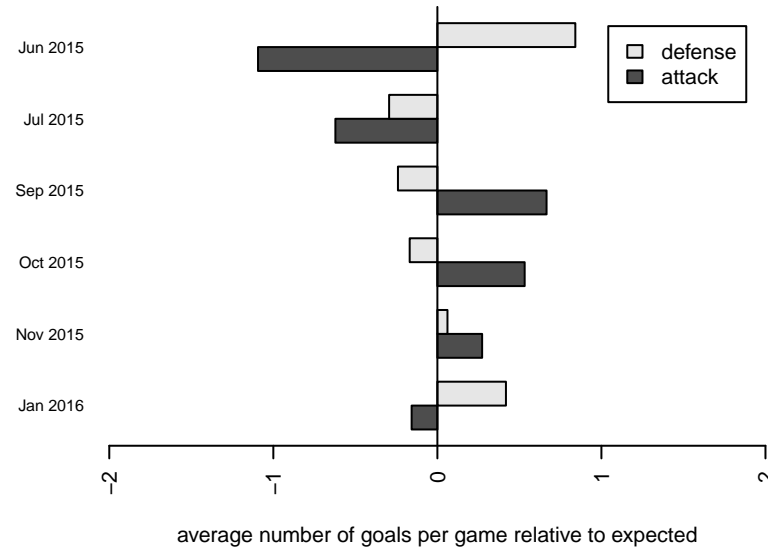

Performance relative to 13 month average