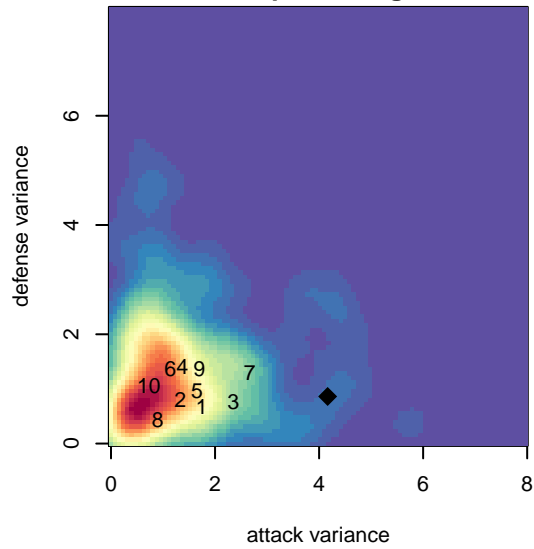

PacNW Blue B97

Pacific Northwest SC
 Tukwila, WA
 B97 total strength=1707
 attack=29.24 defense=18.41
 fall league = RCL B96 Div 2

alt names used:
 PacNW B97 Blue
 PacNW B97 Blue B

Venues played:
 2015 Rainier Challenge Copa U18
 2015 Nike Crossfire Challenge Gold Group U19
 2015 Davis Legacy College Showcase League
 2015 WA Rush Cup B19 Silver U19
 2015 RCL B96 Div 2
 2015 PacNW Winter Classic Premier U19
 2015 WYS Presidents Cup B97 18/19

**attack and defense variance (black dot)
relative to other teams
and top 10 in region**

**attack and defense rating
relative to others at age
and all opponents in last 13 months**

Performance relative to 13 month average